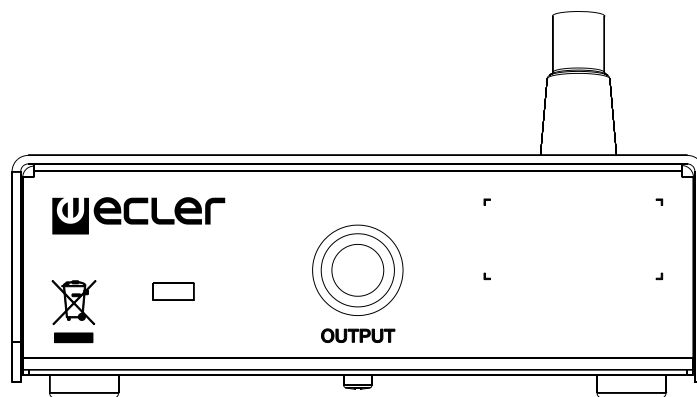

MECHANICAL DIAGRAMS

TECHNICAL DATA

Microphone type	Non-removable gooseneck condenser microphone
Polar pattern	Unidirectional
Microphone frequency response	50Hz – 18KHz (-10dB)
Output level	-24dBV @ 104dB SPL -34dBV @ 94dB SPL
SNR	70dB at 1kHz/1Pa
Page mute	80dB typ.
Audio output	Balanced, detachable 3 pole screw terminal
Maximum audio cable length	Twisted pair 5m; Shielded 60m
Control output	Open drain N channel mosfet N.C./N.O, internally selectable
Control rating	Max. +48VDC/0.1A
Control connector	Detachable 2 pole screw terminal
Phantom power supply	+10 to +48VDC
Power consumption	2mA
Dimensions WxDxH (microphone excluded)	120x126x43mm
Weight	625 g
Included accessories	Windscreen, connectors

All product characteristics are subject to variation due to production tolerances. NEEC AUDIO BARCELONA S.L. reserves the right to make changes or improvements in the design or manufacturing that may affect these product specifications.
Motors, 166-168 08038 Barcelona - Spain - (+34) 932238403 information@ecler.es www.ecler.com